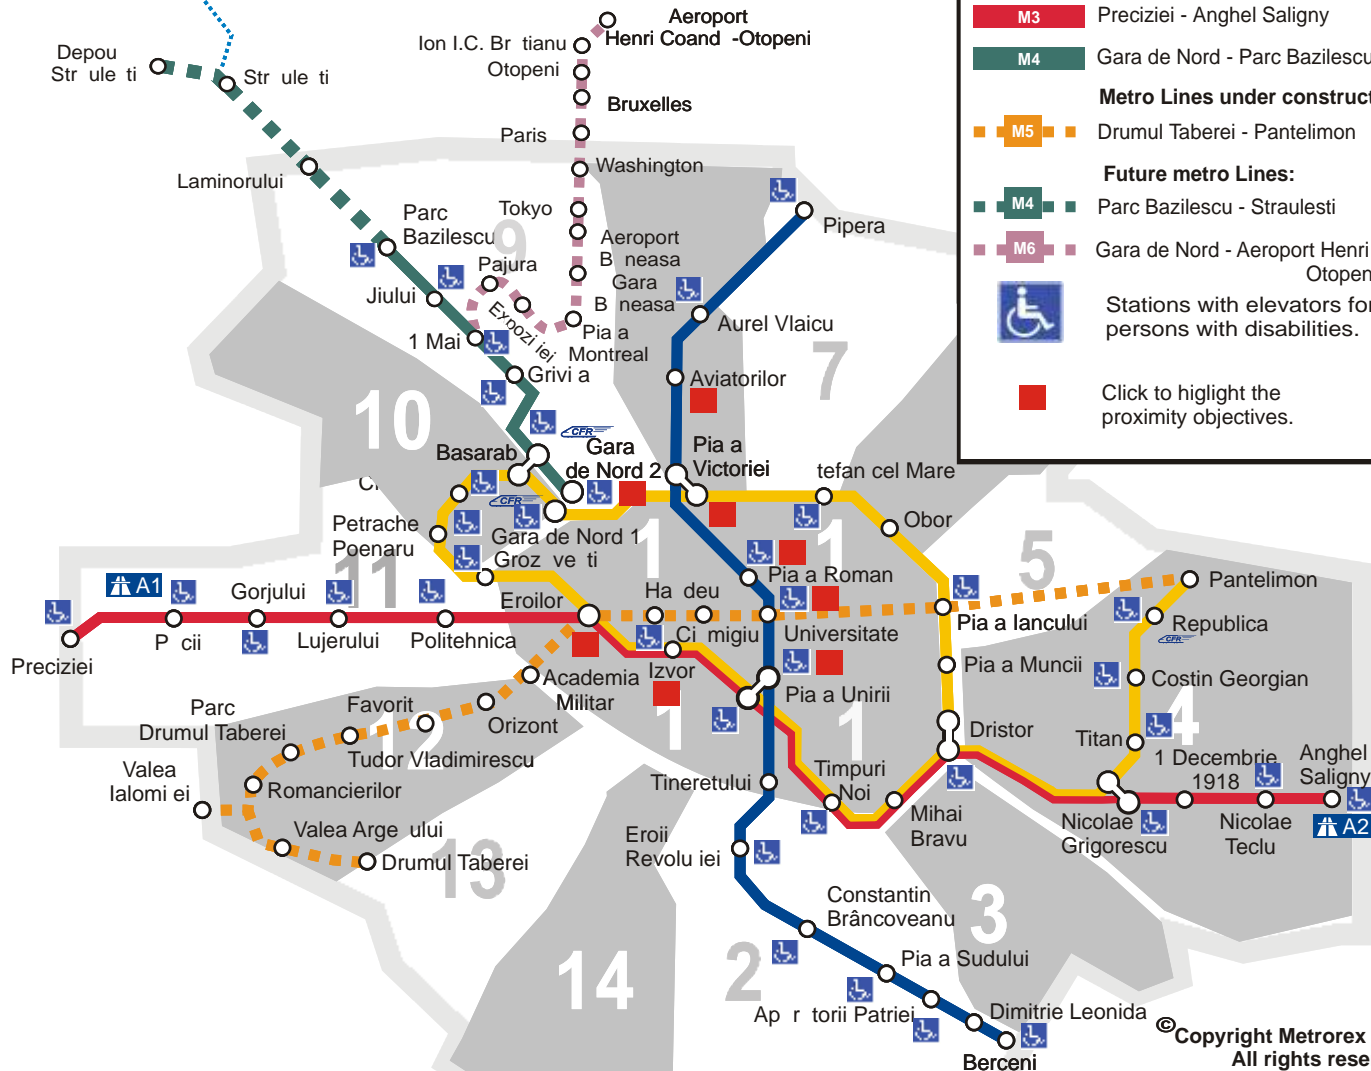

## METRO MAP BUCHAREST

### Metro Line in operation:

- M1 Dristor - Pantelimon
- M2 Berceni - Pipera
- M3 Preciziei - Anghel Saligny
- M4 Gara de Nord - Parc Bazilescu

### KEY TO SYMBOLS:

- Interchange station between metro lines
- Connection with CFR Railways
- Highways A1/A2/A3

### KEY TO AREA:

- Area 1: Downtown
- Area 2: Berceni District
- Area 3: Mihai Bravu & Vitan Districts
- Area 4: Titan District

- Area 5: Pantelimon District
- Area 6: Colentina District
- Area 7: Lacul Tei & Floreasca Districts
- Area 8: Aviatorilor & Aviatiei Districts
- Area 9: Grivita & Bucurestii Noi Districts